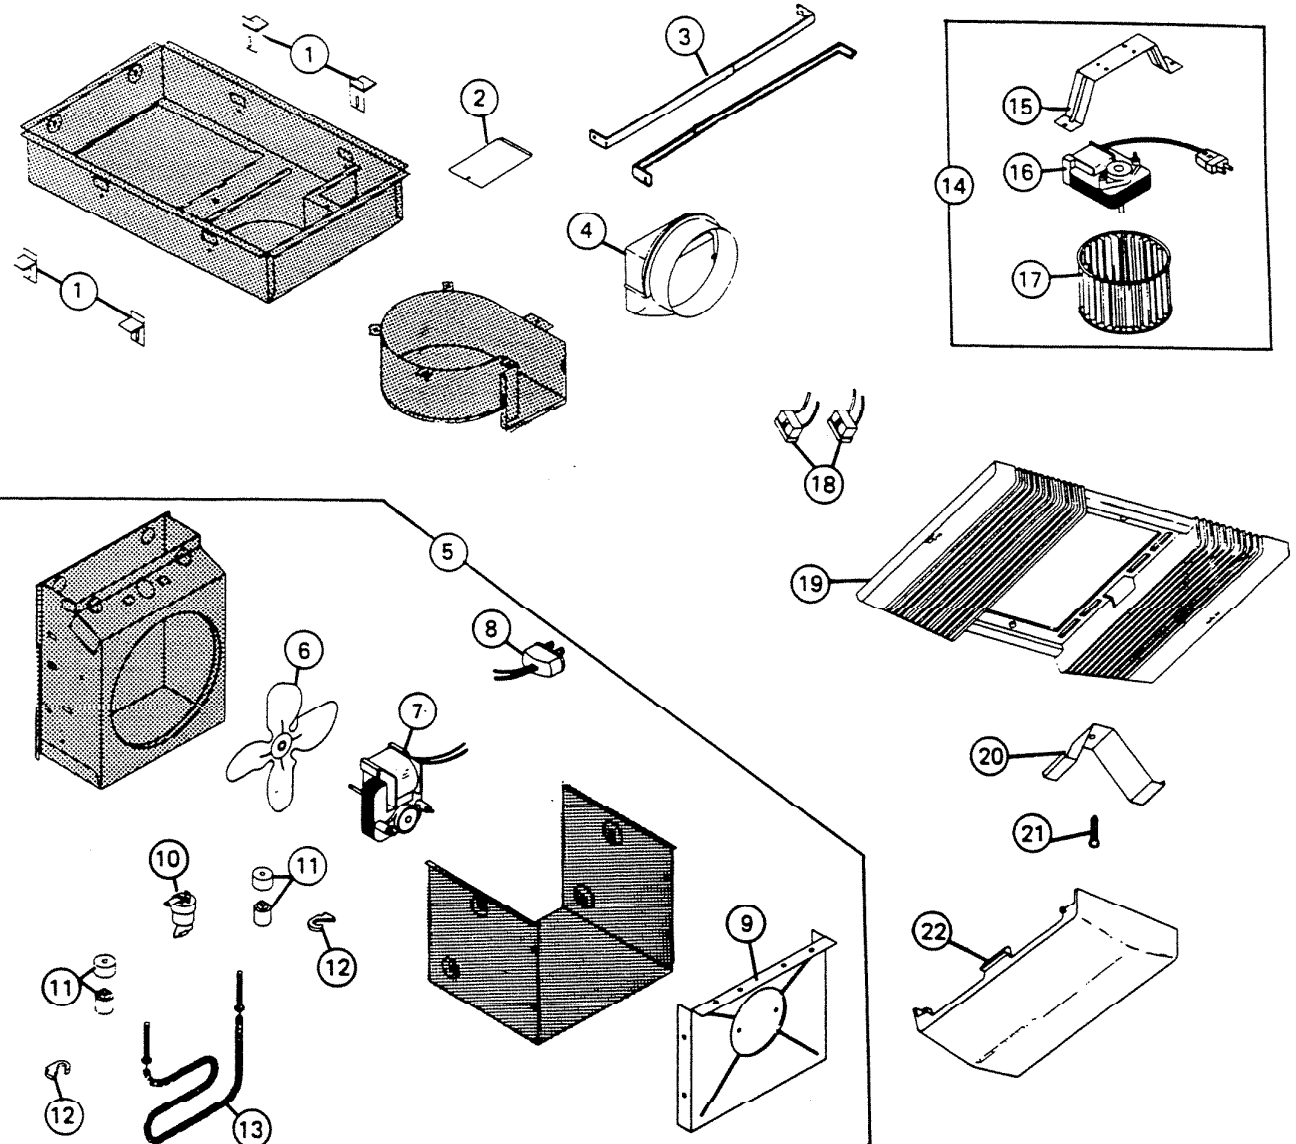

PARTS LIST

EFFECTIVE DATE	MODEL	PRODUCT GROUP
JUNE 1988	605N - NEW 605 - REVISED	HEATER

 NOT A PARTS DEPT. STOCK ITEM

REF.	ORIGINAL PART NO	PART DESCRIPTION	MODEL USED ON	CURRENT REPLACEMENT PART NO
1	53693	MOUNTING BRACKET (1) - 4 REQUIRED	605N/605	53693-000
2	23383	ACCESS COVER	605N/605	57119-000
3	13306	HANGER ROD SET	605N/605	1171A-000
4	56682	DUCT ADAPTOR ASSEMBLY	605N/605	53697-000

(PLEASE SEE OTHER SIDE)

NuTone

REF	ORIGINAL PART NO	PART DESCRIPTION		605N/605	605N/605
5	53698	HEAT BOX ASSEMBLY		605N/605	53698-000
6	17728	FAN BLADE	3/16 DIA. HUB	605	17728-000
	6915A		7/32 DIA. HUB	605N/605	6915A-000
7	53706	HEAT MOTOR W/FAN BLADE		605N/605	1166A-000
8	54157	PLUG ASSEMBLY		605N/605	54157-000
9	53705	MOTOR PLATE		605N/605	53705-000
10	53702	THERMAL FUSE LINK		605N/605	53702-000
11	69314	INSULATOR BUSHING SET (1) – 2 Required		605N/605	69314-000
12	27546	ELEMENT SUPPORT (1) – 6 Required		605N/605	27546-000
13	27593	HEAT ELEMENT		605N/605	58120-000
14	53707	VENT ("B" UNIT ASSEMBLY)		605N/605	K4237-000
15	54067	MOTOR MOUNT		605N/605	K4239-000
16	53709	MOTOR – VENT		605N/605	53709-000
17	K3035	BLOWER WHEEL W/CLIP		605N	K3035-000
	65467			605	65467-000
18	66204	PLUG RECEPTACLE	BLACK	605N/605	66204-000
	18105		WHITE		56721-000
19	53714	GRILLE		605N/605	53714-000
20	53716	STRAP		605N/605	53716-000
21	52844	GRILLE SCREW		605N/605	52844-015
22	53741	LENS		605N/605	K4248-000
 NOTE: Always order by current part number					