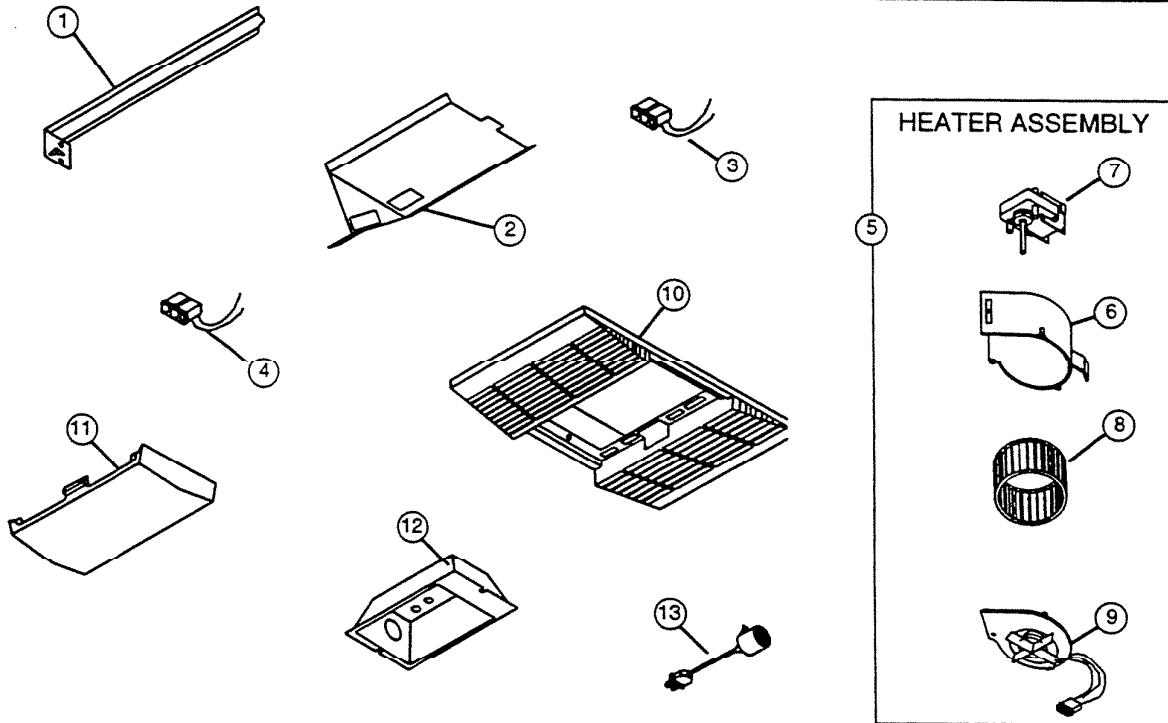

# PARTS LIST

EFFECTIVE DATE	MODEL NUMBER	PRODUCT GROUP
JULY 1998	660RP	HEATER

REF.	ORIGINAL PART NO.	PART DESCRIPTION	CURRENT REPLACEMENT PART NO.
1	44388	Hanger Bar	44388-000
2	88553	Outlet Box Cover	88553-000
3	66204	Receptacle-Light	66204-000
4	56721	Receptacle-Heat	56721-000
5	88568	Heater Assembly	88568-000
6	89758	Heat Scroll	89758-000
7	88569	Motor-Heat	88569-000
8	66583	Blower Wheel-Heat	66583-000
9	88570	Heater Element	88570-000
10	89760	Grille	89760-000
11	53740	Lens	53740-000
12	89765	Reflector	89765-000
13	35758	Lamp Socket	35758-000