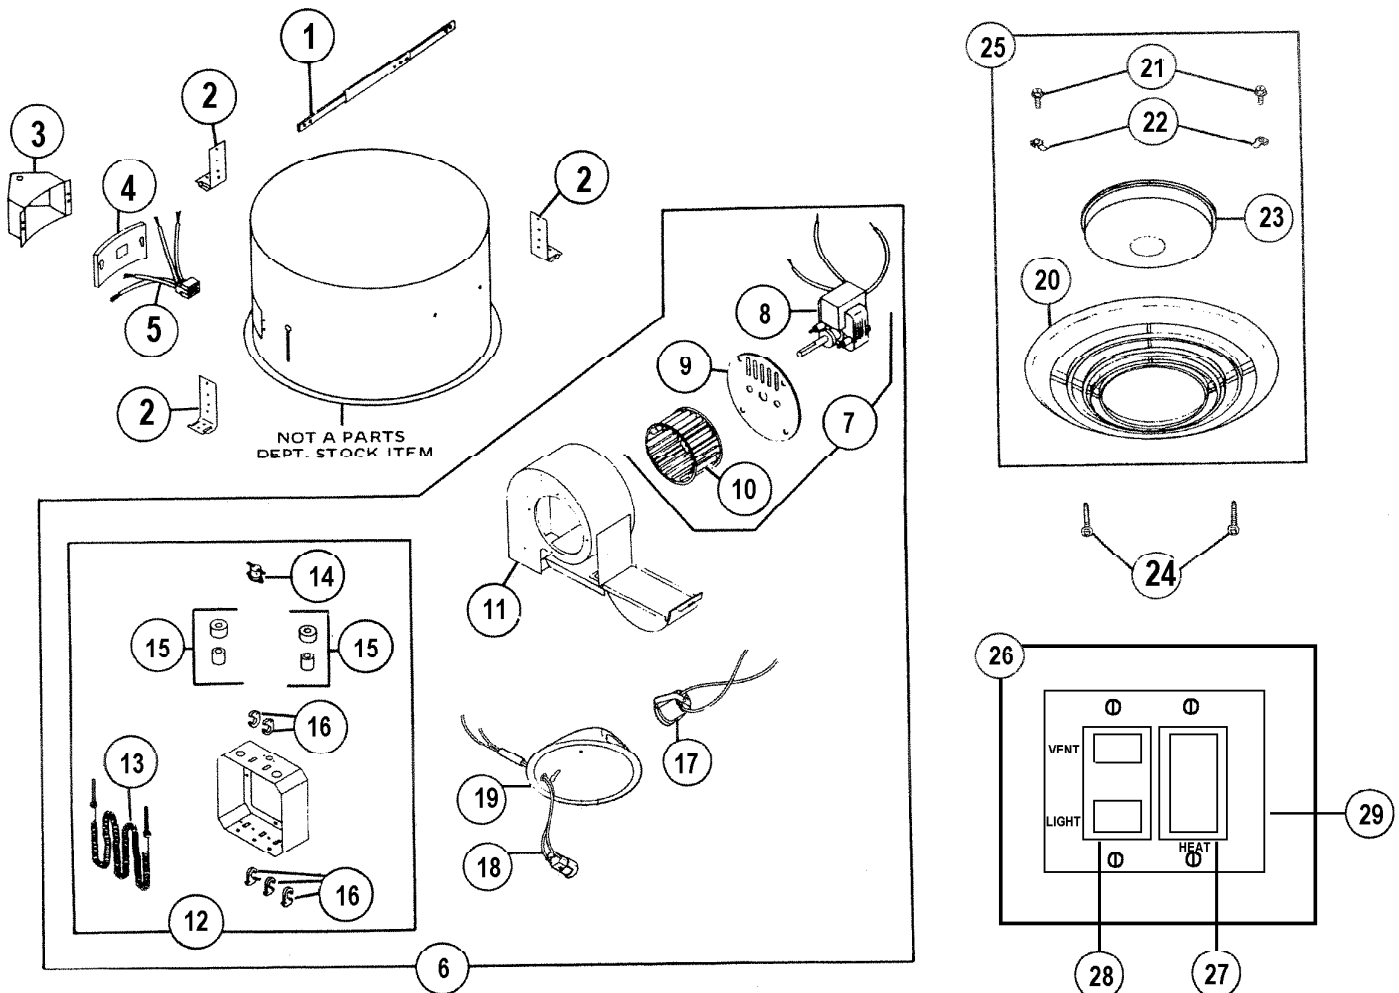

PARTS LIST

EFFECTIVE DATE	MODEL	PRODUCT GROUP
	9013NL	HEATERS

REF.	ORIGINAL PART NO.	*PART DESCRIPTION	MODEL USED ON	CURRENT REPMACEMENT PART NO.
1	13306	HANGER ROD	9013NL	13306-000
2	10949	CEILING BRACKET - 3 REQUIRED	9013NL	10949-000
3	35962	OUTLET BOX	9013NL	35962-000
4	35963	OUTLET BOX COVER	9013NL	35963-000
		(PLEASE SEE THE OTHER SIDE)		

NuTone Division

NOTE: Always order by current part number.
PL - 9013, 9013N