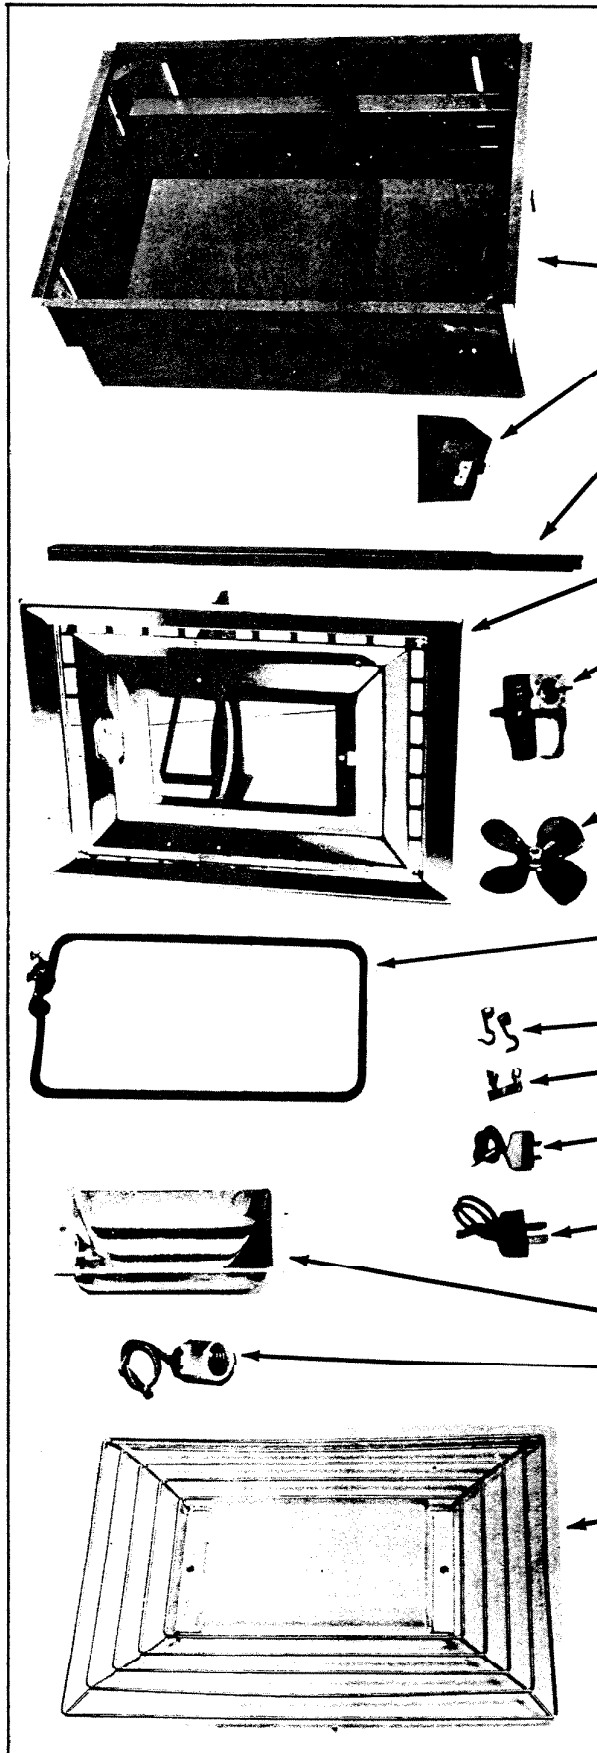

NUTONE

Effective
June 15, 1964

Parts Price List

Model No. 9015

PART NO.	PART DESCRIPTION	LIST PRICE
20761	"A" Unit Assembly	
20770	Outlet box cover assembly	
10949 13366	Hanger rod assembly	
20774	"B" Unit (Not shown)	
69304	Grille assembly	
14772	Motor	
16156	Fan blade assembly	
20780	Heating element 1500 watts w/clips & screws	
20781	Heating element hook (set of 2)	
19685	Thermol Protector W. K. H.	
18067	Plug assembly white	
20658	Plug assembly brown	
20783	Reflector assembly	
20787	Lamp socket assembly w/insulator	
20790	Lens assembly (includes guard)	
20825	Envelope assembly ("B" unit Mtg. bracket & screws) Not Shown	