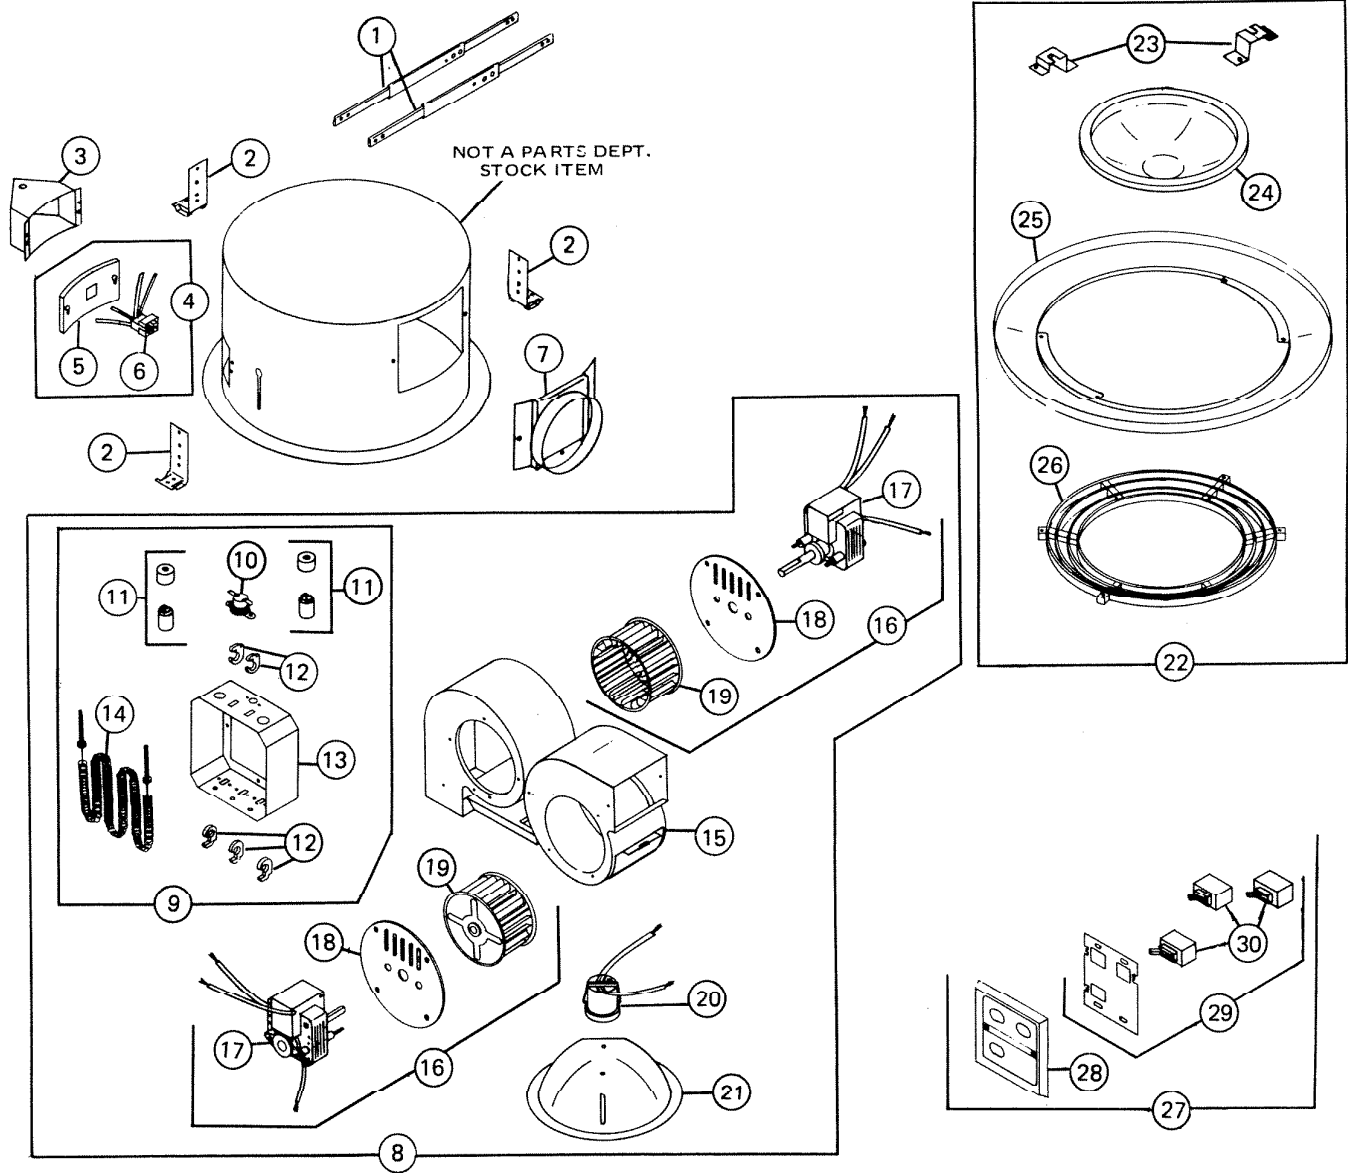

PARTS LIST

EFFECTIVE DATE	MODEL	PRODUCT GROUP
FEBRUARY 1980	9113, 9113N REVISED	HEATERS

REF.	ORIGINAL PART NO.	* PART DESCRIPTION	MODEL USED ON	CURRENT REPLACEMENT PART NO.
1	13306	HANGER BAR SET	9113, 9113N	13306-000
2	10949	CEILING BRACKET - 3 REQUIRED	9113, 9113N	10949-000
3	11320	OUTLET BOX	9113, 9113N	11320-005
		(PLEASE SEE OTHER SIDE)		