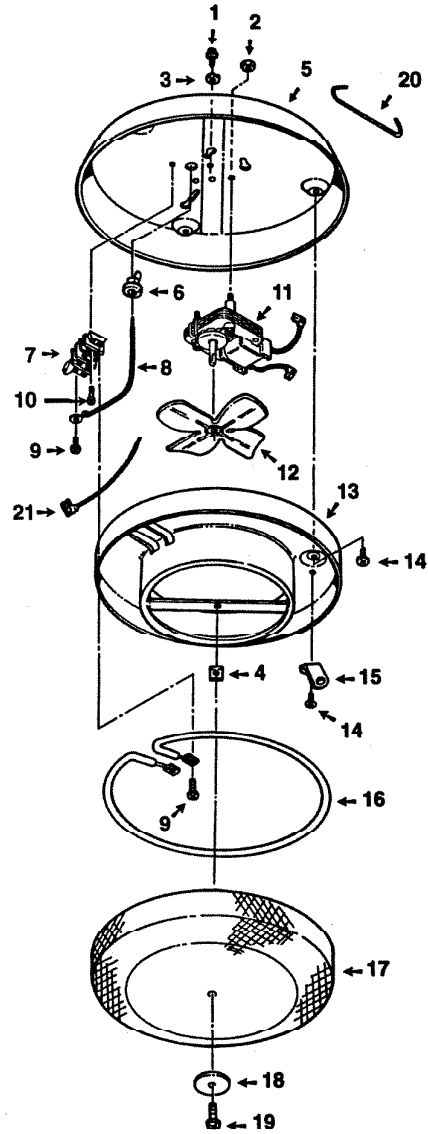

PARTS LIST

REF.	PART NUMBER	PART DESCRIPTION
1	99150011	Green Ground Screw, #8D-18 x 3/8" Hex Hd.
2	04200-14	#8-32 Hex Nut w/serrated Washer (2 Req.)
3	05100-13	Cup Washer
4	04126-00	#8B Sheet Metal Nut - "U" Type
5	98008740	Ceiling Pan
6	02159-00	Bushing
7	99270721	Terminal Block
8	02144-01	Black Wire Assembly
9	99160313	#6-32 x 1/4" Pan Hd. Mach. Screw (4 Req.)
10	99150527	#8B-18 x 1/2" PH Pan Hd. Screw
11	99080437	Motor
12	06116-00	Fan Blade
13	98008741	Reflector
14	99150478	#8B-18 x 3/8" PH Truss Hd. Screw (6 Req.)
15	98008742	Element Support (3 Req.)
16	99270744	Element
17	25045-00	Grille
18	99090749	Nameplate
19	99150491	#8B-18 x 3/8" Phillips Pan Hd. Screw
20	06317-00	Installation Hook
21	97013088	White Wire Assembly