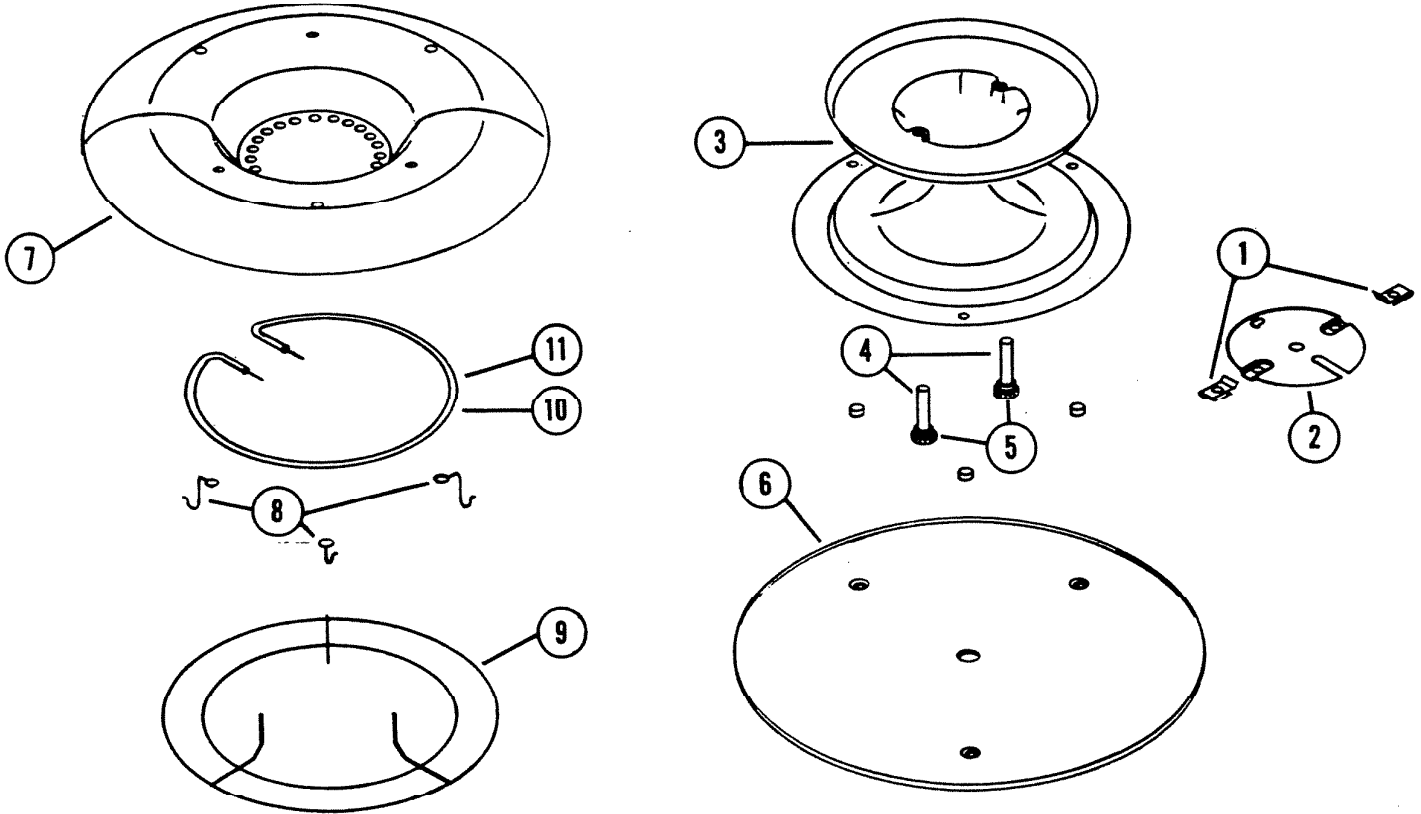

EFFECTIVE DATE
January 1, 1971

NuTone

PARTS LIST

MODEL
9282-9284
HEATER

REF.	PART NO.	*Part used on other model/s	PART DESCRIPTION
1	27416		Speed Nut (2 required)
2	27415		Mounting Plate
3	27409		Ceiling Plate Assembly
4	27417		Stud
5	27418		Thumb Nut
6	27406		Baffle Plate
7	27405		Reflector
8	18049		Element Hook
9	27419		Grille
10	20499		Heating Element - 660 Watts MODEL 9282
11	15943		Heating Element - 1000 Watts MODEL 9284

Order Parts From: PARTS DEPT. C/O

NuTone
DIVISION
Madison and Red Bank Rds., Cincinnati, O. 45227