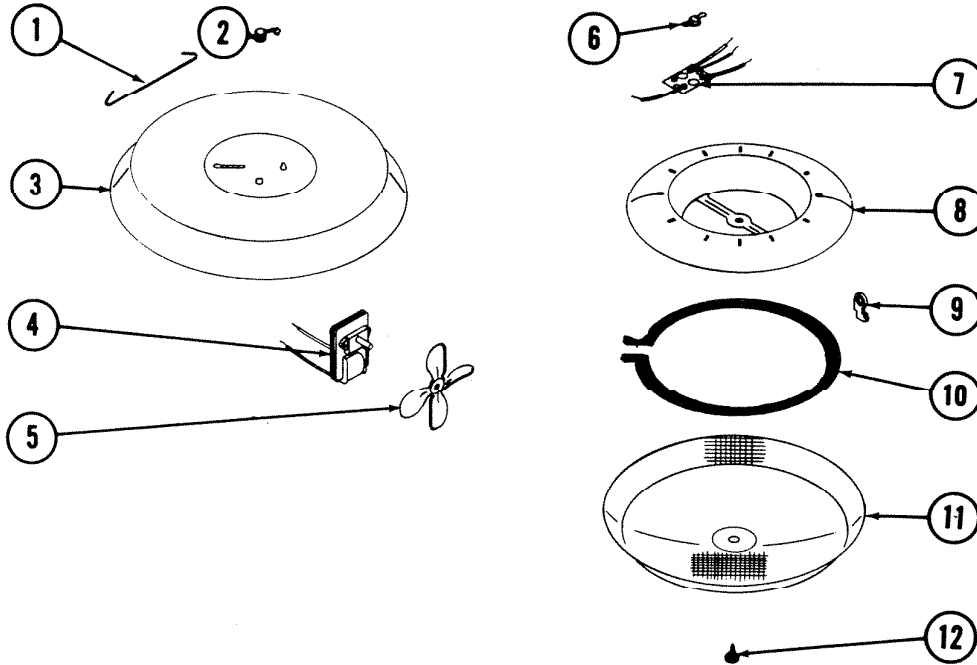

PARTS LIST

MODEL	9296 HEATER
EFFECTIVE DATE	APRIL 1972

REF.	PART NO.	* Part used on other models.	NOMENCLATURE
1	18052		Hanger
2	14984		Strain Relief
3	17681		Base
4	23244		Motor
5	20727		Fan Blade Assembly
6	18287		Thermo Protector
7	23243		Terminal Board
8	19479		Reflector
9	18049		Element Hook (3 required)
10	23253		Heating Element, 240V
11	23247		Grille Assembly
12	22199		Grille Screw

NuTone Division

Order Parts From: Parts Department c/o
NuTone
Madison & Red Bank Road
Cincinnati, Ohio 45227