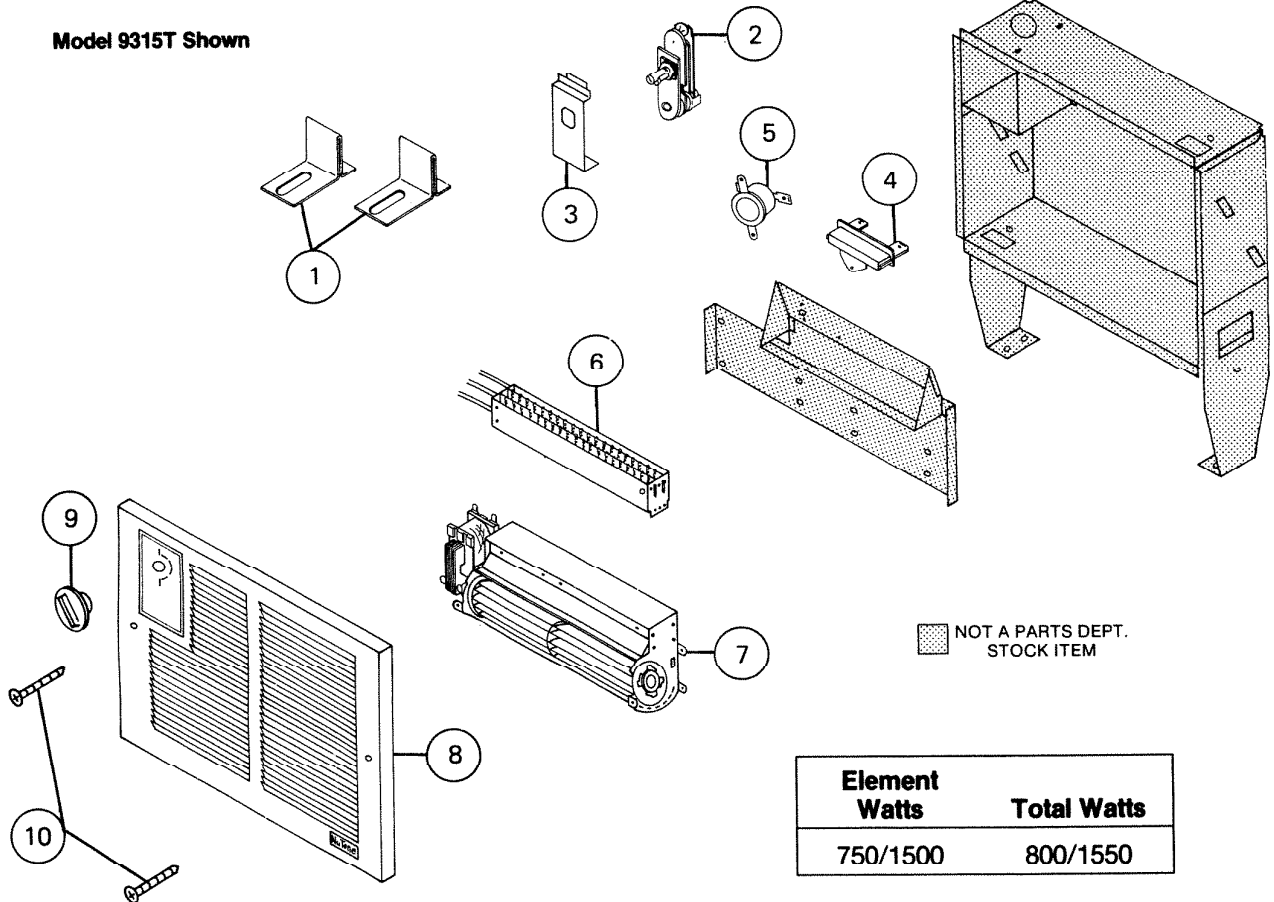

PARTS LIST

EFFECTIVE DATE	MODEL	PRODUCT GROUP
JAN. 1991	9315 9315T 9315X 9315XT NEW	HEATER

Model 9315T Shown

Models: 9315, 9315T

Models: 9315X, 9315XT

REF.	ORIGINAL PART NO.	* PART DESCRIPTION		MODEL USED ON	CURRENT REPLACEMENT PART NO.
1	30433	MOUNTING BRACKET (1) 2-Required		ALL MODELS	30433-000
2	57271	THERMOSTAT - W/Mounting Nut		9315T 9315XT	57271-000
3	35777	BRACKET	COVERS WIRE BOX (NOT SHOWN)	9315 9315X	35777-000
	37947		MOUNTS THERMOSTAT	9315T 9315XT	37947-000
4	35841	THERMAL FUSE	 ALL	35841-000
5	35776	THERMAL PROTECTOR		MODELS	35776-000
6	35838	HEAT ELEMENT ASSEMBLY	120 VOLT	9315 9315T	35838-000
	35839		240 VOLT	9315X 9315XT	35839-000
7	34302	BLOWER AND MOTOR ASSEMBLY	120 VOLT	9315 9315T	34302-000
	35773		240 VOLT	9315X 9315XT	35773-000
8	35779	GRILLE ASSEMBLY		9315 9315X	35779-000
	37955			9315T 9315XT	37955-000
9	57277	KNOB - BLACK		9315T 9315XT	57277-000
10	35993	GRILLE SCREWS - Hardware Bag Assy. (2) #8 x 1½ PH. OVAL HD. "A" (4) #8 x ¾ PH. HEX WASH HD. "A"		ALL MODELS	35993-000

↑

NOTE: Always order by current part number.