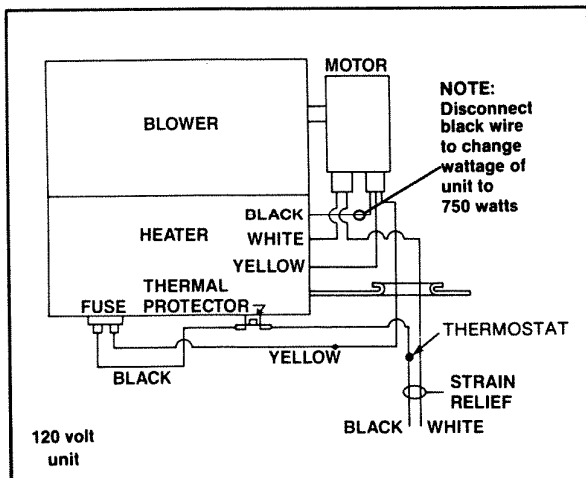

PARTS LIST

EFFECTIVE DATE	MODEL	PRODUCT GROUP
JAN. 1991	9315 9315T 9315X 9315XT NEW	HEATER

Model 9315T Shown

Models: 9315, 9315T

Models: 9315X, 9315XT

REF.	ORIGINAL PART NO.	* PART DESCRIPTION		MODEL USED ON	CURRENT REPLACEMENT PART NO.
1	30433	MOUNTING BRACKET (1) 2-Required		ALL MODELS	30433-000
2	57271	THERMOSTAT - W/Mounting Nut		9315T 9315XT	57271-000
3	35777	BRACKET	COVERS WIRE BOX (NOT SHOWN)	9315 9315X	35777-000
	37947		MOUNTS THERMOSTAT	9315T 9315XT	37947-000
4	35841	THERMAL FUSE	 ALL	35841-000
5	35776	THERMAL PROTECTOR		MODELS	35776-000
6	35838	HEAT ELEMENT ASSEMBLY	120 VOLT	9315 9315T	35838-000
	35839		240 VOLT	9315X 9315XT	35839-000
7	34302	BLOWER AND MOTOR ASSEMBLY	120 VOLT	9315 9315T	34302-000
	35773		240 VOLT	9315X 9315XT	35773-000
8	35779	GRILLE ASSEMBLY		9315 9315X	35779-000
	37955			9315T 9315XT	37955-000
9	57277	KNOB - BLACK		9315T 9315XT	57277-000
10	35993	GRILLE SCREWS - Hardware Bag Assy. (2) #8 x 1½ PH. OVAL HD. "A" (4) #8 x ¾ PH. HEX WASH HD. "A"		ALL MODELS	35993-000

↑

NOTE: Always order by current part number.