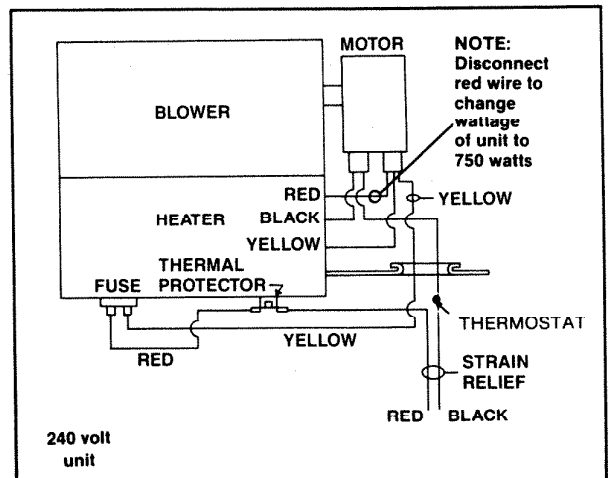

PARTS LIST

EFFECTIVE DATE	MODEL	PRODUCT GROUP
JAN. 1991	9315 9315T 9315X 9315XT NEW	HEATER

Model 9315T Shown

Models: 9315, 9315T

Models: 9315X, 9315XT

REF.	ORIGINAL PART NO.	* PART DESCRIPTION		MODEL USED ON	CURRENT REPLACEMENT PART NO.
1	30433	MOUNTING BRACKET (1) 2-Required		ALL MODELS	30433-000
2	57271	THERMOSTAT - W/Mounting Nut		9315T 9315XT	57271-000
3	35777	BRACKET	COVERS WIRE BOX (NOT SHOWN)	9315 9315X	35777-000
	37947		MOUNTS THERMOSTAT	9315T 9315XT	37947-000
4	35841	THERMAL FUSE	 ALL	35841-000
5	35776	THERMAL PROTECTOR		MODELS	35776-000
6	35838	HEAT ELEMENT ASSEMBLY	120 VOLT	9315 9315T	35838-000
	35839		240 VOLT	9315X 9315XT	35839-000
7	34302	BLOWER AND MOTOR ASSEMBLY	120 VOLT	9315 9315T	34302-000
	35773		240 VOLT	9315X 9315XT	35773-000
8	35779	GRILLE ASSEMBLY		9315 9315X	35779-000
	37955			9315T 9315XT	37955-000
9	57277	KNOB - BLACK		9315T 9315XT	57277-000
10	35993	GRILLE SCREWS - Hardware Bag Assy. (2) #8 x 1½ PH. OVAL HD. "A" (4) #8 x ¾ PH. HEX WASH HD. "A"		ALL MODELS	35993-000

↑

NOTE: Always order by current part number.