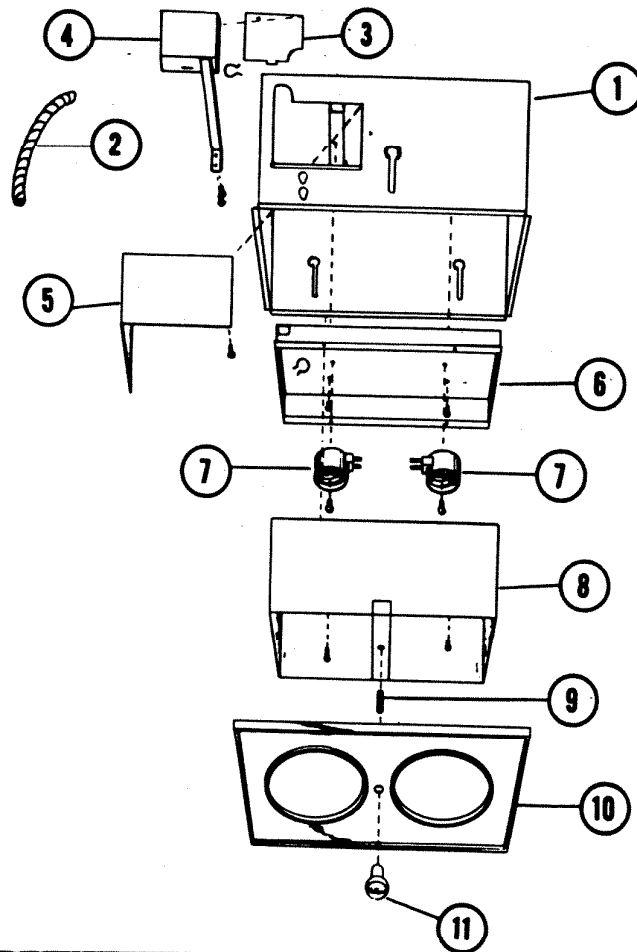

EFFECTIVE DATE

July 15, 1970

NuTone

PARTS LIST

MODEL

9400
HEATER

REF.	PART NO.	*Part used on other model/s	PART DESCRIPTION
1	26503		"A" Housing
2	21016		Conduit Assy. (includes grommet and clip)
3	21498		Outlet Box Cover
4	15731		Outlet Box Assembly
5	26515		Inspection Cover
6	26510		Lamp Socket Housing
7	21114		Lamp Socket
8	26513		Inner Housing Assembly
9	17022		Grille Stud
10	15745		Grille
11	21050		Thumb Nut
12	13306		Hanger Rod Assembly

Order Parts From: PARTS DEPT. C/O

NuTone