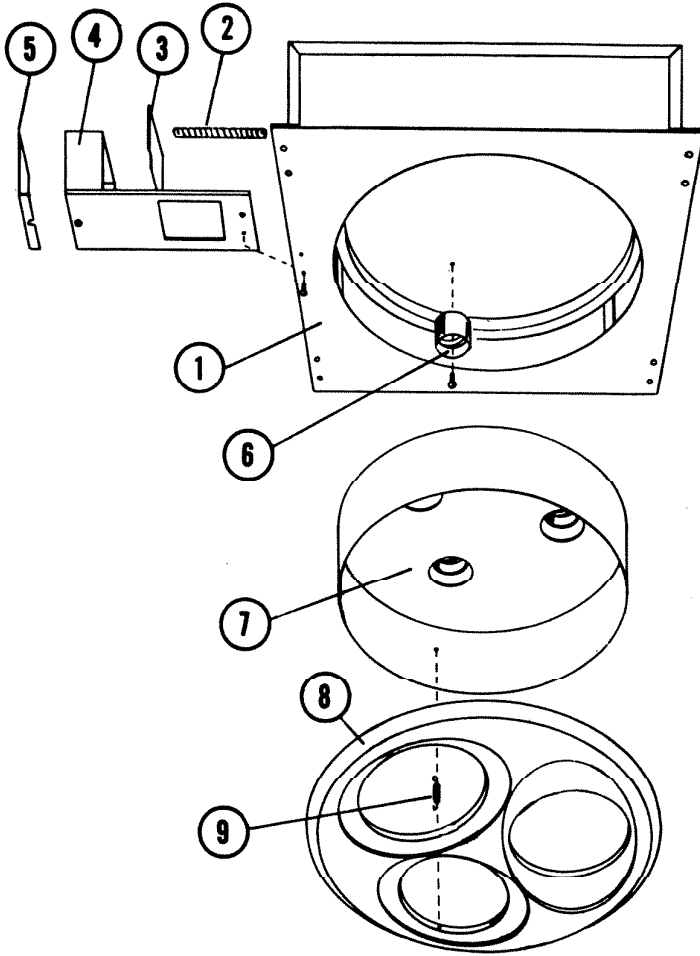

Parts List Model No. 9403

REF. NO.	PART NO.	PART DESCRIPTION
1	69327	"A" Housing
2	21016	Conduit Assembly W/ grommet & clip
*	21111	Conduit Clamp Set (2) Not Shown
3	21116	Inspection Cover
4	21106	Outlet Box Assembly
5	17150	Outlet Box Cover
6	21114	Lamp Socket W/Screws
7	21118	Housing Assembly
8	21121	Grille
9	21122	Spring (1)

* Items Not Shown