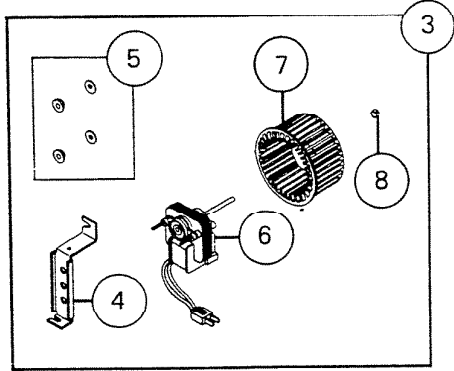

PARTS LIST

EFFECTIVE DATE	MODEL	PRODUCT GROUP
Before 2000	REVISED 9417DN	HEATER

NOT A PARTS DEPT. STOCK ITEM

REF. NO.	ORIGINAL PART NO.	*PART DESCRIPTION	CURRENT REPLACEMENT PART NO.	
1	K3015	GRILLE ASSEMBLY W/SPRINGS	89199-000	
2	K3052	SPRING (1) 2 REQUIRED	K3052-000	
3	K3030	POWER UNIT	K3030-000	
4	K3031	MOTOR MOUNTING BRACKET	K3031-000	
5	69289	GROMMET KIT	69289-000	
6	K3032	MOTOR	K3032-000	
7	K3035	BLOWER WHEEL W/CLIP	K3035-000	
8	K3049	CLIP	K3049-000	
9	K3421	LAMP SOCKET	9417	K3421-000
	K4342		9417D	K4342-000
10	K3029	DAMPFER	9417	K3029-000
	K3922		9417D	K3922-000
11	K3041	RECEPTACLE	K3041-000	
12	K3415	OUTLET BOX	K3415-000	
13	K3416	JUNCTION BOX COVER	K3416-000	
14	K3010	HANGER ROD ASSEMBLY	K3010-000	

↑
NOTE: Always order by current part number.