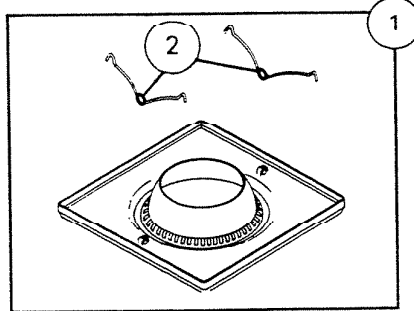

PARTS LIST

EFFECTIVE DATE	MODEL	PRODUCT GROUP
Before 2000	REVISED 9417DN	HEATER

NOT A PARTS DEPT. STOCK ITEM

REF. NO.	ORIGINAL PART NO.	*PART DESCRIPTION	CURRENT REPLACEMENT PART NO.	
1	K3015	GRILLE ASSEMBLY W/SPRINGS	89199-000	
2	K3052	SPRING (1) 2 REQUIRED	K3052-000	
3	K3030	POWER UNIT	K3030-000	
4	K3031	MOTOR MOUNTING BRACKET	K3031-000	
5	69289	GROMMET KIT	69289-000	
6	K3032	MOTOR	K3032-000	
7	K3035	BLOWER WHEEL W/CLIP	K3035-000	
8	K3049	CLIP	K3049-000	
9	K3421	LAMP SOCKET	9417	K3421-000
	K4342		9417D	K4342-000
10	K3029	DAMPFER	9417	K3029-000
	K3922		9417D	K3922-000
11	K3041	RECEPTACLE	K3041-000	
12	K3415	OUTLET BOX	K3415-000	
13	K3416	JUNCTION BOX COVER	K3416-000	
14	K3010	HANGER ROD ASSEMBLY	K3010-000	

↑
NOTE: Always order by current part number.