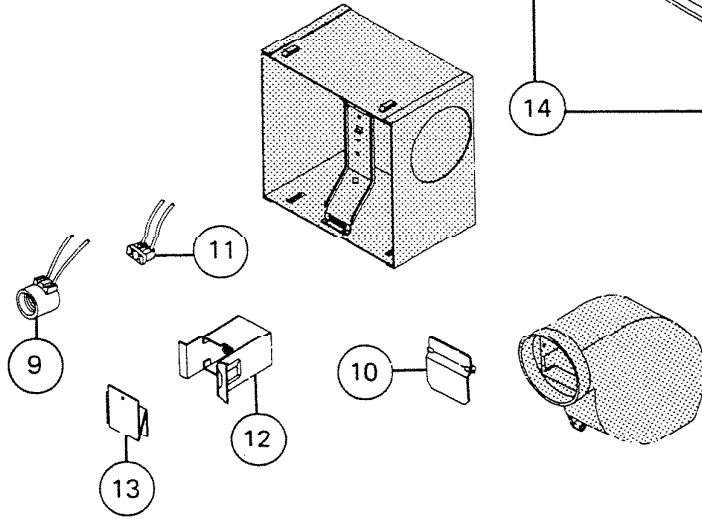

PARTS LIST

EFFECTIVE DATE	MODEL	PRODUCT GROUP
Before 2000	REVISED 9417DN	HEATER

NOT A PARTS DEPT. STOCK ITEM

REF. NO.	ORIGINAL PART NO.	*PART DESCRIPTION	CURRENT REPLACEMENT PART NO.	
1	K3015	GRILLE ASSEMBLY W/SPRINGS	89199-000	
2	K3052	SPRING (1) 2 REQUIRED	K3052-000	
3	K3030	POWER UNIT	K3030-000	
4	K3031	MOTOR MOUNTING BRACKET	K3031-000	
5	69289	GROMMET KIT	69289-000	
6	K3032	MOTOR	K3032-000	
7	K3035	BLOWER WHEEL W/CLIP	K3035-000	
8	K3049	CLIP	K3049-000	
9	K3421	LAMP SOCKET	9417	K3421-000
	K4342		9417D	K4342-000
10	K3029	DAMPFER	9417	K3029-000
	K3922		9417D	K3922-000
11	K3041	RECEPTACLE	K3041-000	
12	K3415	OUTLET BOX	K3415-000	
13	K3416	JUNCTION BOX COVER	K3416-000	
14	K3010	HANGER ROD ASSEMBLY	K3010-000	

↑
NOTE: Always order by current part number.