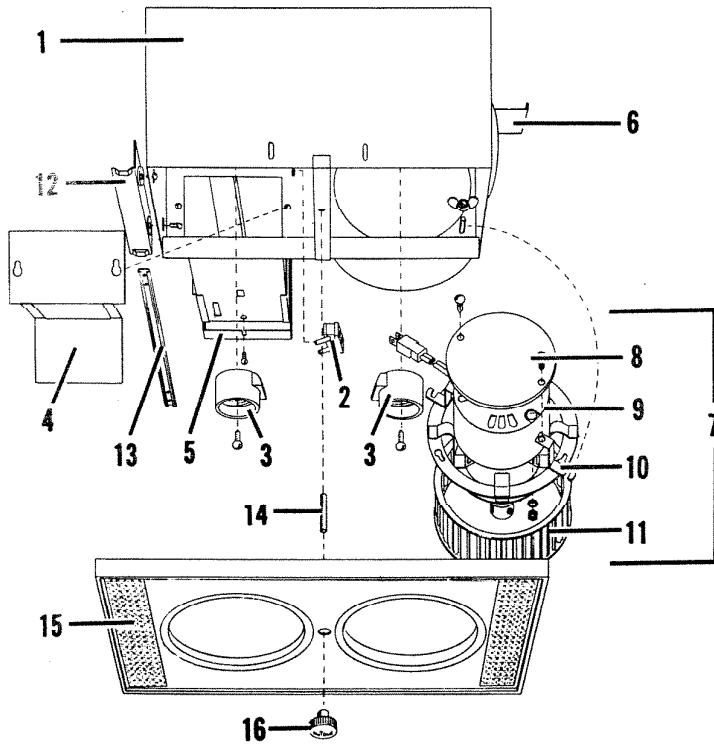

## MODEL 9452 Temporary Parts Price List

Effective:  
March 15, 1966

REF. NO.	PART NO.	PART DESCRIPTION	LIST PRICE
1	21021	"A" Housing Assembly	
2	21032	Receptacle	
3	21033	Lamp Socket	
4	21035	Inspection Cover	
5	17150	Outlet Box Cover	
6	11394	Louver Assembly	
7	21040	Power Unit. Ref. Nos. 8, 9, 10, 11.	
8	21043	Motor Shield	
9	26771	Motor (1550 RPM)	
10	21041	Venturi Ring Assembly (Motor Bracket)	
11	19431	Blower Wheel	
12	15720	Hanger Bar Bracket	
13	13306	Hanger Rod Assembly (1)	
14	17022	Stud	
15	21046	Grille Assembly	
16	21050	Thumb Nut	