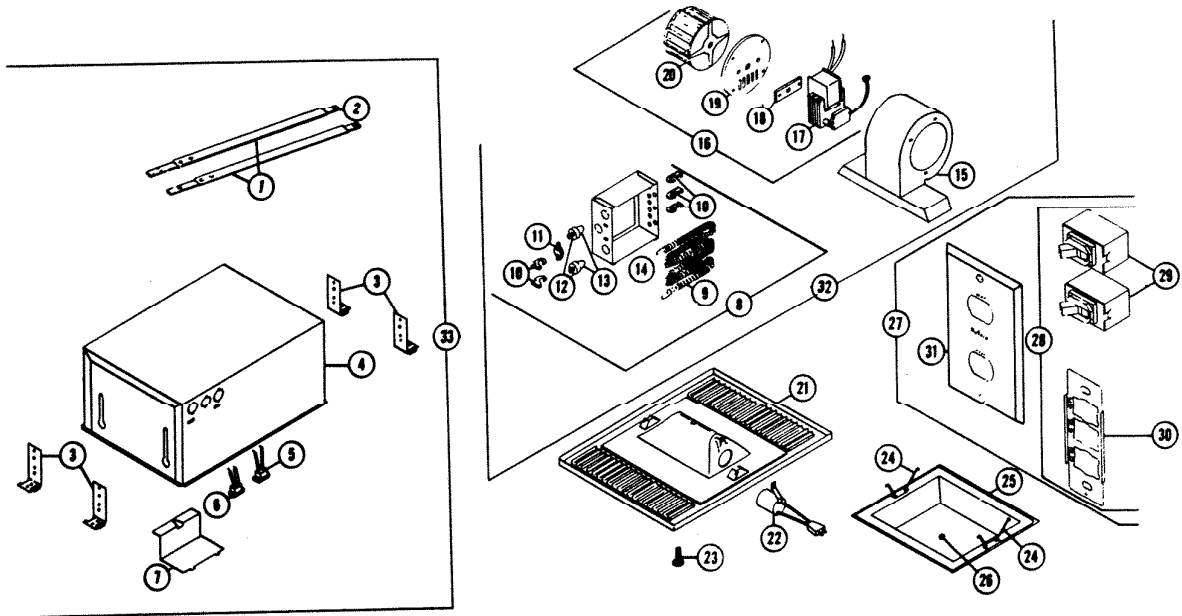

PARTS LIST

MODEL	9660 HEATER
EFFECTIVE DATE	November, 1972

REF.	ORIGINAL PART NO.	PART DESCRIPTION	MODEL USED ON	CURRENT REPLACEMENT PART NO.
1	13307-000	Hanger Rod		13307-000
2	13308-000	Hanger Extension		13308-000
3	10949-000	Ceiling Mounting Brackets		10949-000
4	63662-005	"A" Housing only		63662-005
5	18105-000	Plug Receptacle (White) heat		18105-000
6	10034-000	Plug Receptacle (Black) light		10034-000
7	63647-000	Junction Box Cover		63647-000
8	27544-000	Heat Box Assy. <i>9660/9660N</i>		63679-000
9	27593-000	Heating Element - 1500 Watts		27593-000
10	27546-000	Element Support (5 required)		27546-000
11	27548-000	Thermo Protector		27548-000
12	15346-000	Insulator Bushing - Female		15346-000
13	15345-000	Insulator Bushing - Male		15345-000
14	27547-000	Heat Box only		27547-000
15	63678-005	Blower Housing - heat		63678-005
16	69334-000	Blower Assy. heat		69334-000

PLEASE SEE OTHER SIDE

NuTone Division

NOTE: Always order by current part number.

REF	ORIGINAL PART NO.	* PART DESCRIPTION	MODEL USED ON	CURRENT REPLACEMENT PART NO.
17	63676-000	Motor - heat		63676-000
18	63674-000	Grommet		63674-000
19	63673-000	Motor Mount Plate Assy.		63673-000
20	64994-000	Blower Wheel		64994-000
21	63684-000	Grille Assy. W/Lamp Socket		63684-014
22	23435-000	Lamp Socket		23435-000
23	12220-001	Grille Screw		12220-001
24	63688-000	Spring Clamp (2 required)		63688-000
25	63689-031	Bezel		63689-031
26	63686-000	Lens		63686-000
27	63704-000	Switch Assy. Complete (Same as Model HS-92)		63704-000
28	27427-000	Switch, Strap & Wire Assy.		27427-000
29	21432-000	Switch (2 required)		21432-000
30	27429-000	Strap		27429-000
31	27432-000	Wall Plate		27432-000
--	10550-004	Wall Plate Mtg. Screws (2 required)		10550-004
32	69347-000	Heater "B" Unit		69347-000
33	32773-900	"A" Unit Assy.		32773-900