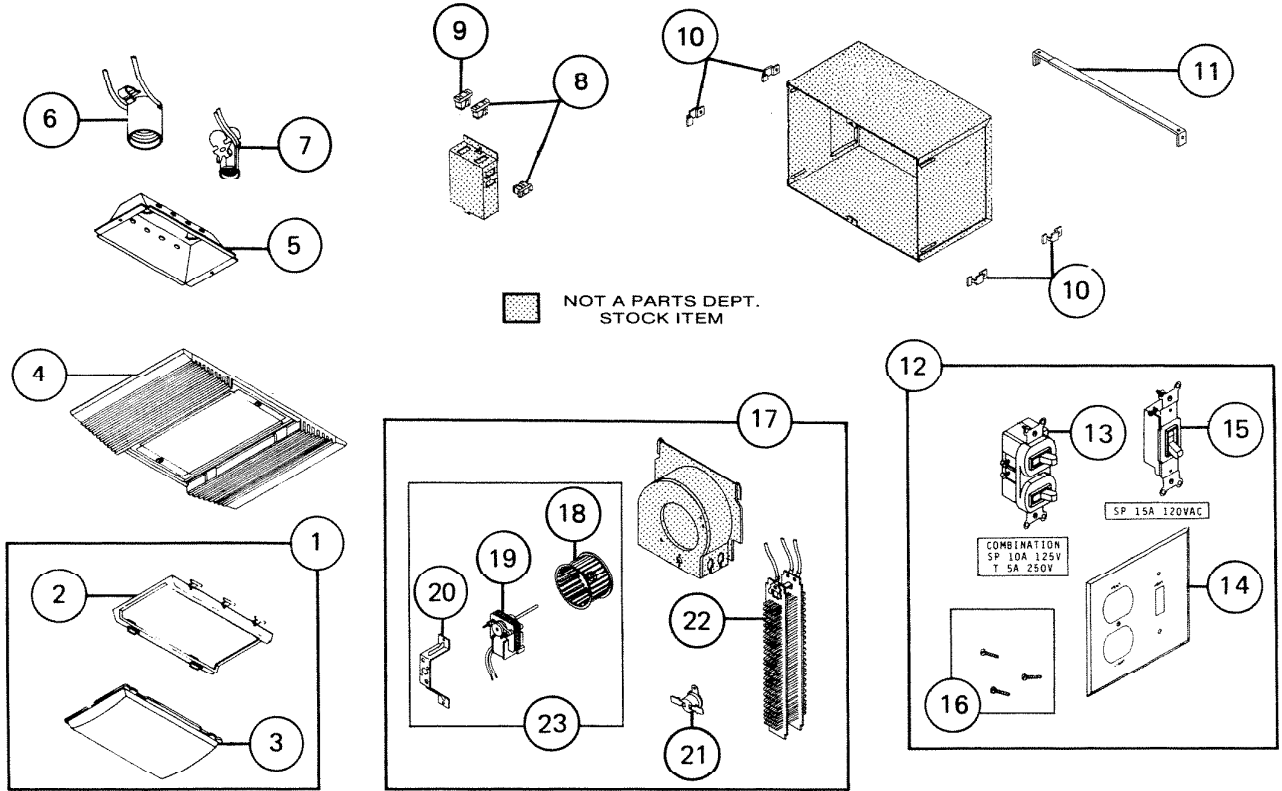

PARTS LIST

EFFECTIVE DATE	MODEL	PRODUCT GROUP
JAN. 1990	9960 REVISED	HEATER

REF. NO.	ORIGINAL PART NO.	*PART DESCRIPTION	CURRENT REPLACEMENT PART NO.
1	K3132	BEZEL/LENS ASSEMBLY	K3132-000
2	K3133	BEZEL ONLY	K4798-000
3	K3134	LENS ONLY	K3134-000
4	K9010	GRILLE ASSEMBLY	K9014-000
5	K3135	REFLECTOR	K3135-000
6	K3136	SOCKET - LARGE (100W)	K3136 000
7	K3137	SOCKET - SMALL (15W)	K3137-000
8	K3097	RECEPTACLE - BLACK (1)	K3097-000
9	K3096	RECEPTACLE - WHITE (1)	K3096-000
10	K3094	MOUNTING BRACKET (1) - 4 REQUIRED	K3094-000
11	K3010	HANGER ROD ASSEMBLY	K3010-000

(PLEASE SEE OTHER SIDE)

NOTE: Always order by current part number.

NuTone

REF. NO.	ORIGINAL PART NO.	*PART DESCRIPTION	CURRENT REPLACEMENT PART NO.
12	K3175	HARDWARE BAG ASSEMBLY (Complete Switch Set) New Rocker	K3175-000
	85918		85918-000
13	K3148	DOUBLE TOGGLE SWITCH	K3148-000
	85921		85921-000
14	K3174	SWITCH PLATE New	K3174-000
	85920		85920-000
15	K3173	SINGLE TOGGLE SWITCH	K3173-000
16	K9011	SWITCH PLATE MOUNTING SCREW SET	K9011-000
17	K3102	"B" UNIT ASSEMBLY (HEAT)	K3102-000
18	K3111	BLOWER WHEEL	K3111-000
19	K3110	MOTOR	K3110-000
20	K3112	MOTOR MOUNT	K3112-000
21	K3360	THERMAL PROTECTOR	K3360-000
22	K3107	HEATING ELEMENT	K3107-000
23	K3109	MOTOR ASSEMBLY (Motor, Bracket, Blower Wheel)	K3109-000
*	K9012	GRILLE SCREW SET (2) NOT SHOWN	K9012-000

NOTE: Always order by current part number.

current part number.

13	K3173	SINGLE TOGGLE SWITCH	K3173-000
14	K3148	DOUBLE TOGGLE SWITCH	K3148-000
15	K9011	SWITCH PLATE MOUNTING SCREW SET	K9011-000
16	K3174	SWITCH PLATE	K3174-000
17	K3102	"B" UNIT ASSEMBLY (HEAT)	K3102-000
18	K3111	BLOWER WHEEL	K3111-000
19	K3110	MOTOR	K3110-000
20	K3112	MOTOR MOUNT	K3112-000
21	K3360	THERMAL PROTECTOR	K3360-000
22	K3107	HEATING ELEMENT	K3107-000
23	K3109	MOTOR ASSEMBLY (Motor, Bracket, Blower Wheel)	K3109-000
*	K9012	GRILLE SCREW SET (2) NOT SHOWN	K9012-000

NOTE: Always order by current part number.

NuTone