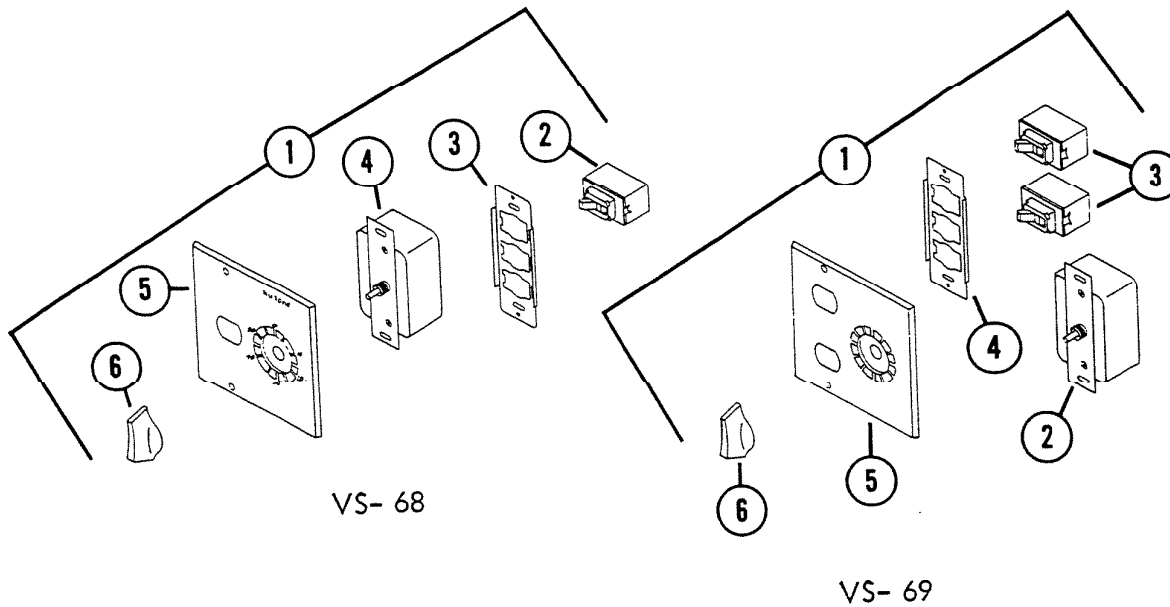

EFFECTIVE DATE

May 1, 1971

NuTone PARTS LIST

MODEL
VS-68 & VS-69
HEATERS

REF.	PART NO.	*Part used on other model/s	PART DESCRIPTION
<u>MODEL VS-68</u>			
1	23457		Time Switch Complete
2	21432	*	Toggle Switch
3	27429	*	Mounting Strap
4	12420	*	Time Switch
5	23461		Dial Plate
6	69073		Knob
<u>MODEL VS-69</u>			
1	23458		Time Switch Complete
2	12420	*	Time Switch only
3	21432	*	Toggle Switch - 2 required
4	27429		Mounting Strap
5	23462		Dial Plate
6	69073		Knob

Order Parts From: PARTS DEPT. C/O

NuTone (SCOVILL)