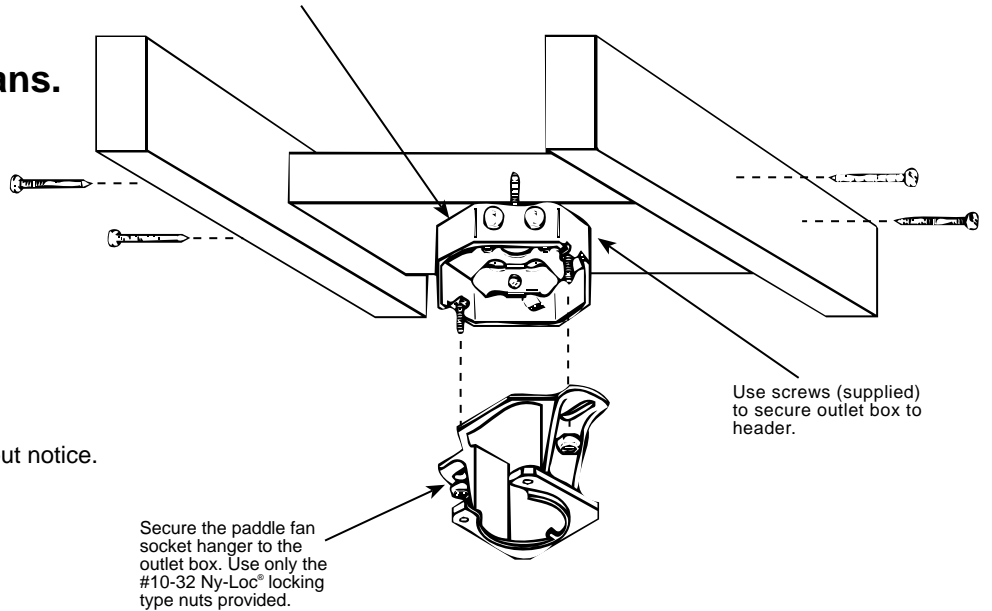

Mounting Box (Hanging Kit)

MODELS: PFHK-1 & PFHK-2

**UL Listed Mounting Boxes
to be used with all paddle fans.**

Mount the outlet box so it will
support a minimum of 45 pounds.

Product specifications subject to change without notice.

NuTone®

4820 Red Bank Road, Cincinnati, Ohio 45227
Printed in U.S.A., Rev. 4/01, Part No. 30663

NuTone Model
No.: PFHK-1 illustrated