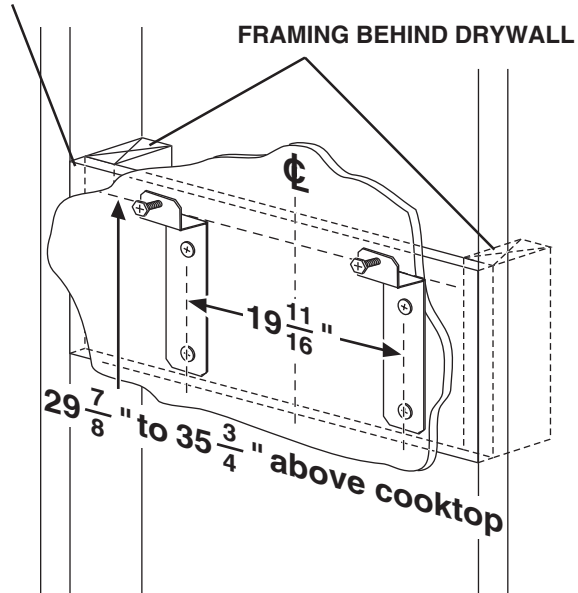

REFERENCE	QTY.	REMARKS	Project
			Location
			Architect
			Engineer
			Contractor
			Submitted by Date

61000EX SERIES WIRING

61000EX SERIES MOUNTING

35-7/16" (90cm) WIDTH

WOOD CROSS SUPPORT –
SECURED TO FRAMING AND
LOCATED BEHIND DRYWALL

29-7/8" = bottom of hood 24" above cooktop
35-3/4" = bottom of hood 30" above cooktop

48" WIDTH:

WOOD CROSS SUPPORT –
SECURED TO FRAMING AND
LOCATED BEHIND DRYWALL

29-13/16" = bottom of hood 24" above cooktop
35-13/16" = bottom of hood 30" above cooktop