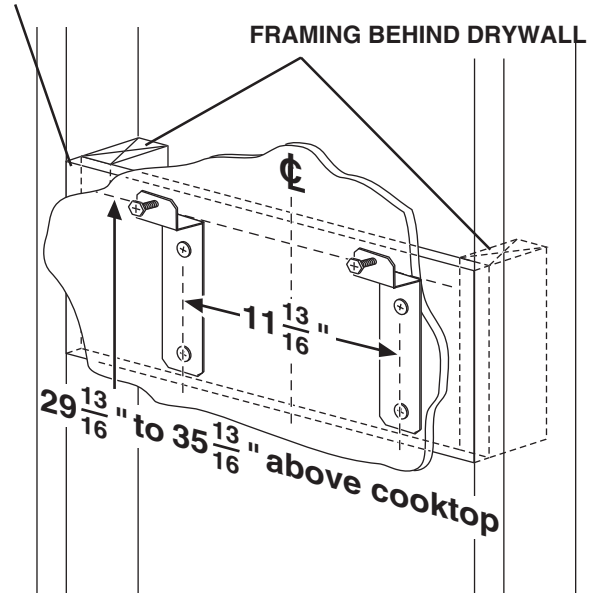

REFERENCE	QTY.	REMARKS	Project
			Location
			Architect
			Engineer
			Contractor
			Submitted by Date

61000EX SERIES WIRING

61000EX SERIES MOUNTING

35-7/16" (90cm) WIDTH

WOOD CROSS SUPPORT –
SECURED TO FRAMING AND
LOCATED BEHIND DRYWALL

29-7/8" = bottom of hood 24" above cooktop
35-3/4" = bottom of hood 30" above cooktop

48" WIDTH:

WOOD CROSS SUPPORT –
SECURED TO FRAMING AND
LOCATED BEHIND DRYWALL

29-13/16" = bottom of hood 24" above cooktop
35-13/16" = bottom of hood 30" above cooktop