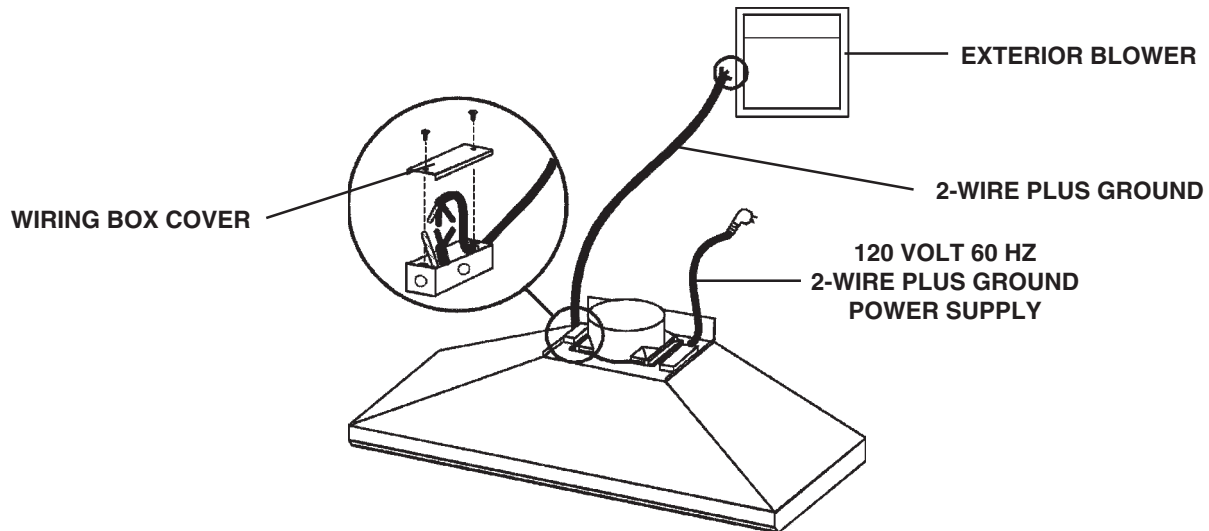

61000EX SERIES WIRING