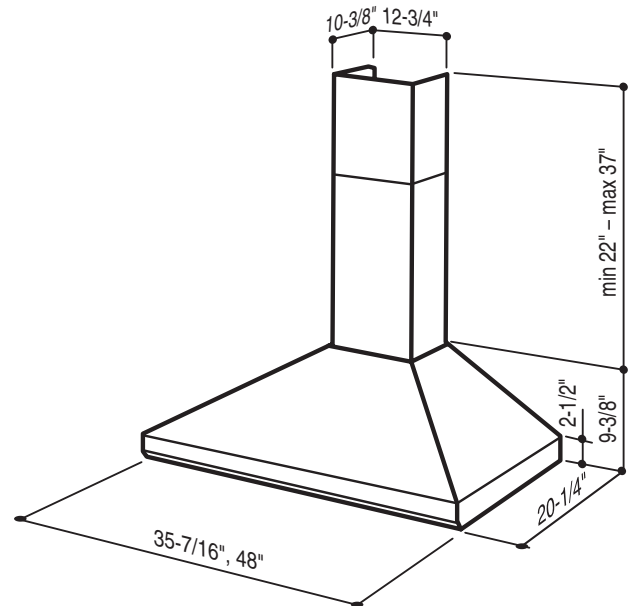

FEATURES

- Italian design
- Wall mount
- Finishes: 304 Stainless Steel #4 Brushed
- Widths: 35-7/16" (90cm), 48"
- Ducted telescopic flue accommodates 8' to 9' ceilings
- 8" round duct connector/backdraft damper
- Halogen lighting (2 x 20 watt, Type T4)
- Concealed three-speed slide control
- Exterior mounted blower available in either 600, 900, 1200, or 1500 CFM
- Dishwasher-safe filters feature a quick-release latch and polished stainless steel

OPTIONS

- 8" to 10" transition (Model 414)
- Replacement grease filters available (Part No. SB08087485)
- Flue extension for 10' ceiling (Part No. SB08840492)
- Interior blower version (61000) available, providing 450 CFM (35-7/16" width) or 900 CFM (48" width) exhaust

SPECIFICATIONS

VOLTS	AMPS	CFM	DUCT
120	6.0 max	600 (331H)	8" at Range Hood
		900 (332H)	
		1200 (RM325H)	10" at Exterior Blower
		1500 (RM326H)	

Mount range hood so bottom of hood is 24" to 30" above cooking surface.