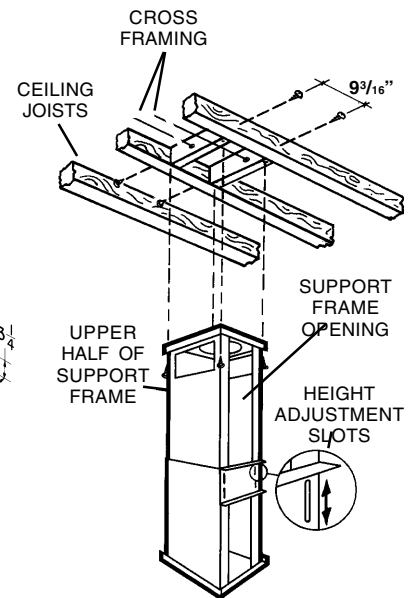

RANGEMASTER[®] PROVISA 63000 SERIES RANGE HOOD

Designed to draw the eye from every vantage point.

FEATURES

- Professional style design
- Stainless steel construction
- Island installations
- Seamless corners for easy cleaning
- Telescopic flue - fits 8 ft. to 9 ft. ceilings
- 8" round (202 mm), vertical discharge
- 900 cfm centrifugal blower
- 3-speed control
- Halogen lighting (4 x 20 W, type T4) (included)
- 3 stylish stainless-steel grease filters are dishwasher safe
- Available size: 70 cm x 100 cm (27⁵/₈" x 39³/₈")

OPTIONS

- Replacement grease filter - # B08087485
- Flue Ext for 10' ceiling - # SB08845500

SPECIFICATIONS

VOLTS	AMPS	CFM (L/S)	DUCT
120	5.5	900 (30)	8" (202 mm) round

HOOD DIMENSIONS

TYPICAL MOUNTING

TYPICAL INSTALLATION