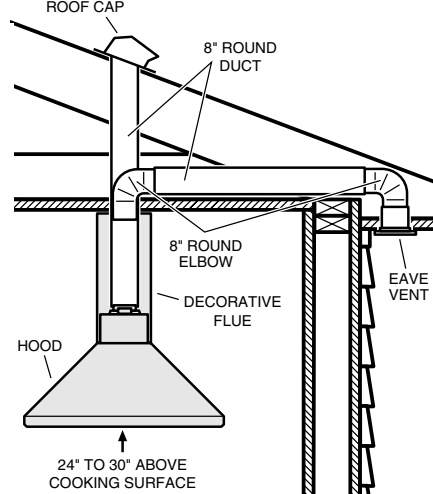

OPTIONS

- Replacement grease filter - # B08087485
- Flue Ext for 10' ceiling - # SB08845500

SPECIFICATIONS

VOLTS	AMPS	CFM (L/S)	DUCT
120	5.5	900 (30)	8" (202 mm) round

HOOD DIMENSIONS

TYPICAL MOUNTING

TYPICAL INSTALLATION