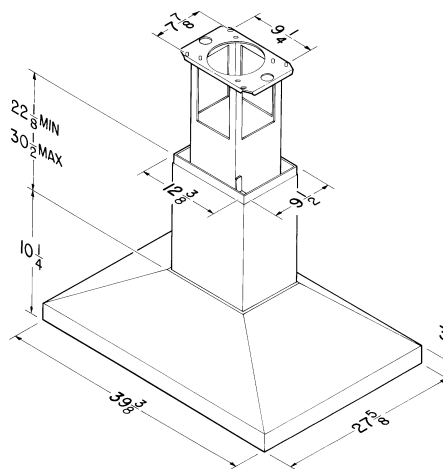

OPTIONS

- Replacement grease filter - # B08087485
- Flue Ext for 10' ceiling - # SB08845500

SPECIFICATIONS

VOLTS	AMPS	CFM (L/S)	DUCT
120	5.5	900 (30)	8" (202 mm) round

HOOD DIMENSIONS

TYPICAL MOUNTING

TYPICAL INSTALLATION