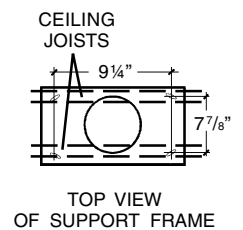

OPTIONS

- Replacement grease filter - # B08087485
- Flue Ext for 10' ceiling - # SB08845500

SPECIFICATIONS

VOLTS	AMPS	CFM (L/S)	DUCT
120	5.5	900 (30)	8" (202 mm) round

HOOD DIMENSIONS

TYPICAL MOUNTING

TYPICAL INSTALLATION