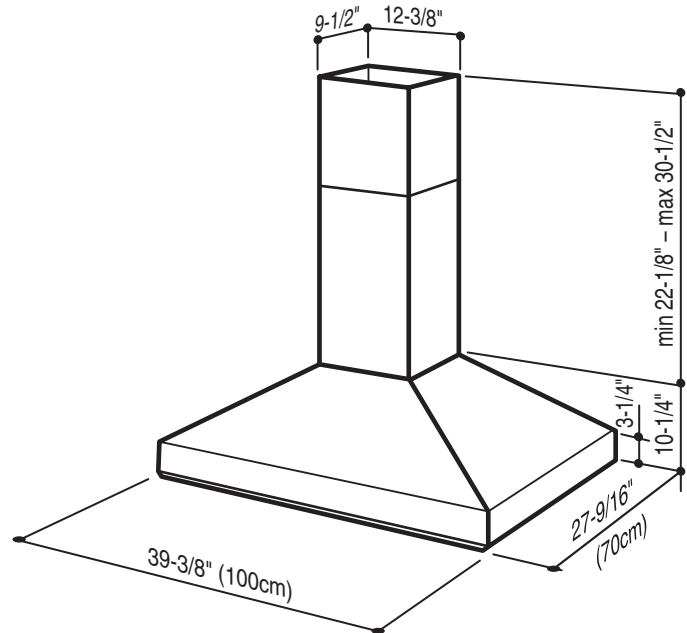

SPECIFICATIONS

VOLTS	AMPS	CFM	DUCT
120	6.0 max	600 (331H)	8" at Range Hood
		900 (332H)	
		1200 (RM325H)	10" at Exterior Blower
		1500 (RM326H)