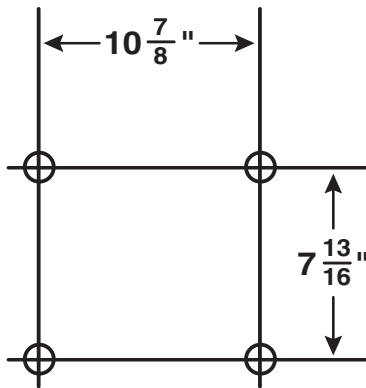

637004EX MOUNTING

Broan-NuTone LLC, 926 West State Street, Hartford, WI 53027 (1-800-637-1453)
NuTone, Inc., 4820 Red Bank Road, Cincinnati, OH 45227 (1-800-543-8687)
Broan-NuTone Canada, Inc., 1140 Tristar Drive, Mississauga, Ontario, L5T 1H9 (1-888-882-7626)