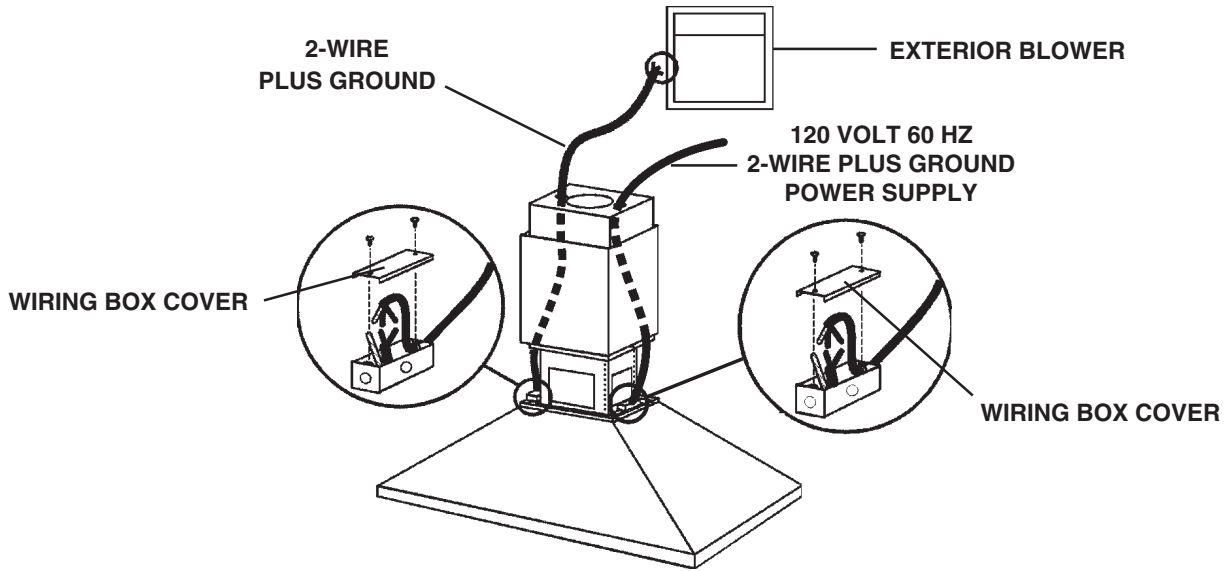

637004EX WIRING