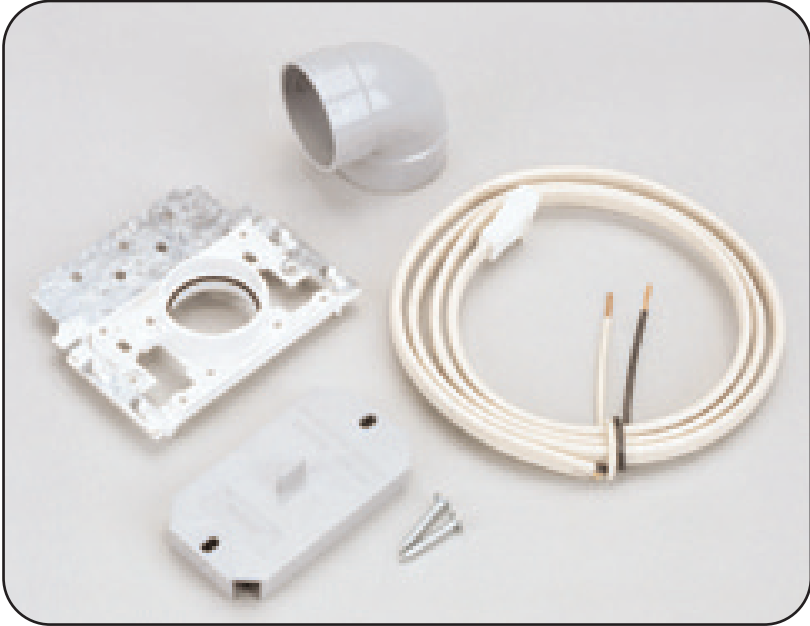

# CI395RK Inlet Kit

## CI395RK Rough-In Kit

**FEATURES:**

- Rough-in kit for CI390 and CI395 Electrified Inlets.  
Kits includes:
  - (1) each plug receptacle with 6 ft long 12-2 Romex<sup>®</sup> lead wire
  - (1) each 328 Plaster Guard
  - (1) each 382 Plaster Guard
  - (1) each 382S EII
  - (2) each screws for mounting plaster guard
- wire tie
- instruction sheet
- Same as CI390RK except for 382S EII and screws for attaching plaster guard onto wall plate).
- Scheduled to replace the CI390RK