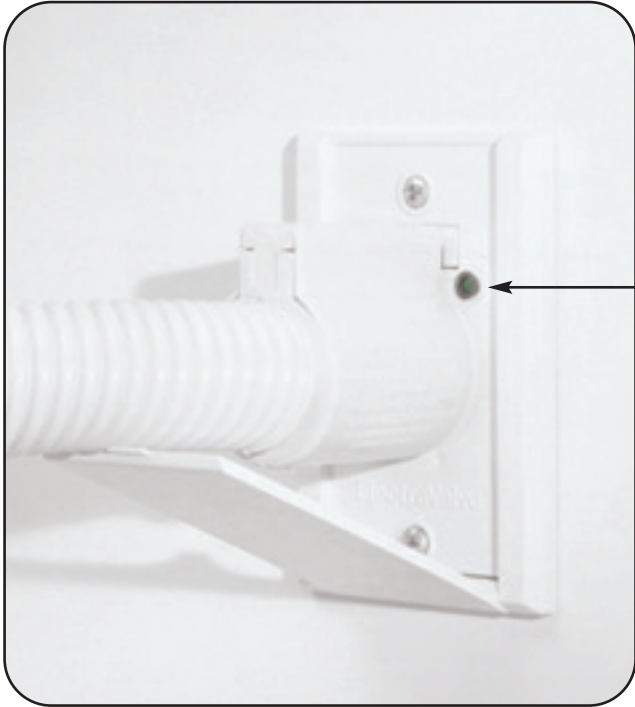

CI395W Inlet

Light changes from Green to Amber

CI395W Electrified, Direct Connect Inlet with Status Indicating Light

NuTone's CI395 Series Electra Valve[®] Direct Connect Inlet with status indicating light offers both the convenience of directly plugging into standard household 120vac without the need for an extension cord along with the handy check and change bag reminder provided by the status indicating light. Built-in low voltage terminals allow the system to be turned on using a switched hose. Break-resistant cover closes and seals when hose is removed.

FEATURES:

- To be used with all Advantage Series Power Units & CH615 or CH620 hoses
- Status indicating light uses existing Low Voltage lead wires. No additional wires are needed
- White

SPECIFICATIONS:

Use	With all Nutone Advantage Series Power Units & CH615 or CH620 hoses
Finish	Textured White
Installation	Use CI395RK Rough-in kit
Size3 1/2" W x 5 3/16" H x 3/8" D

PACKAGING:

Standard pack32 per carton
Carton size ..	.12" W x 8" H x 15" D
Weight ..	.7.2 lbs
UPC (Individual)7 84891 77337 2
UPC (Master)20 7 84891 77337 6