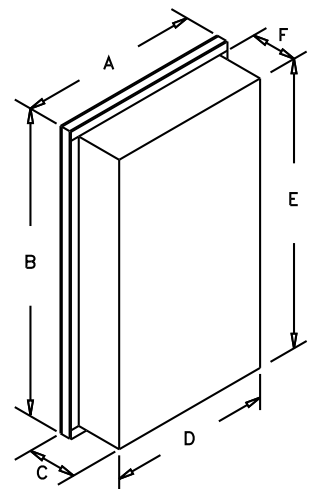

Recessed bathroom cabinet shall be heavy gauge steel construction with white baked-on paint after forming.

Exterior mirrors shall be premium float glass mirror with either flat-front or 1/2" bevel.

Interior mirrors on the back of the door and on the inside of cabinet body.

MODEL NO	OVERALL SIZE			WALL OPENING			EXTERIOR MIRROR	# OF SHELVES
	A	B	C	D	E	F		
52WH244DP	15	25	5	14 ¹ / ₄	24	4	Beveled	4
52WH344DP	15	35	5	14 ¹ / ₄	34	4	Beveled	5
52WH244DPF	15	25	5	14 ¹ / ₄	24	4	Flat front	4
52WH344DPF	15	35	5	14 ¹ / ₄	34	4	Flat front	5
52WH246DP	15	25	7	14 ¹ / ₄	24	6	Beveled	4
52WH346DP	15	35	7	14 ¹ / ₄	34	6	Beveled	5
52WH246DPF	15	25	7	14 ¹ / ₄	24	4	Flat front	4
52WH346DPF	15	35	7	14 ¹ / ₄	34	6	Flat front	5