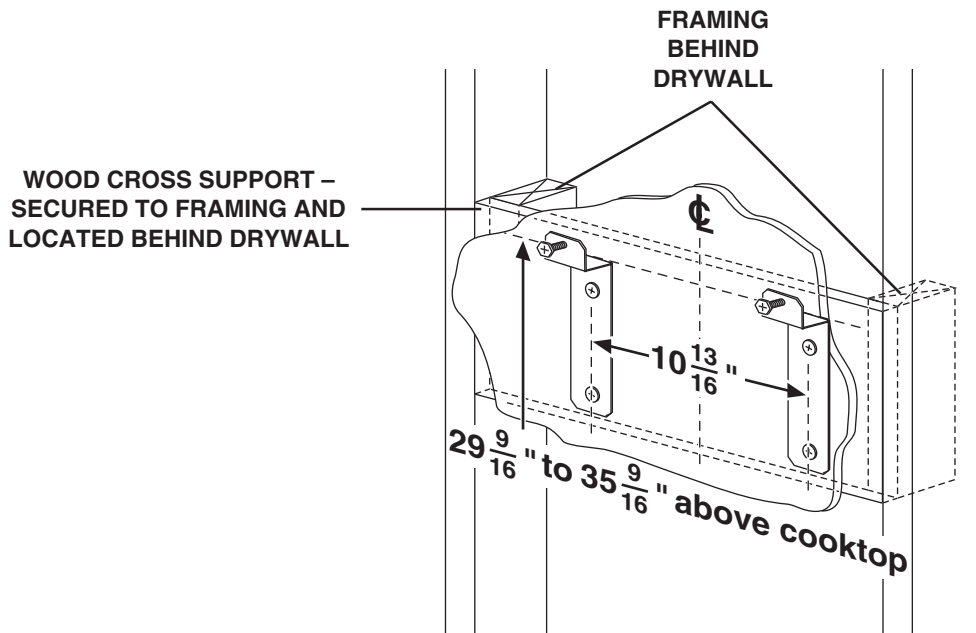

RM65000 SERIES MOUNTING

29-9/16" = bottom of hood 24" above cooktop
35-9/16" = bottom of hood 30" above cooktop