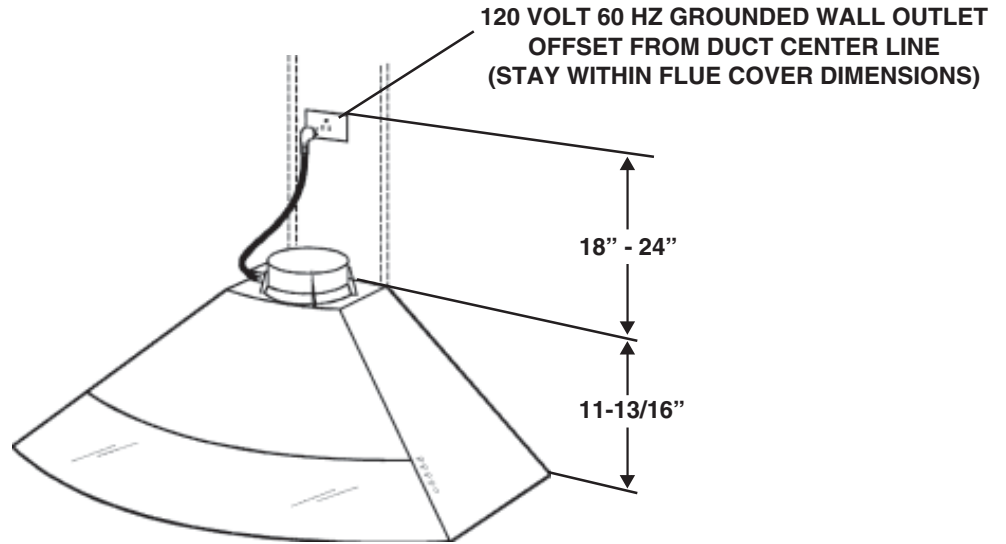

RM65000 SERIES WIRING