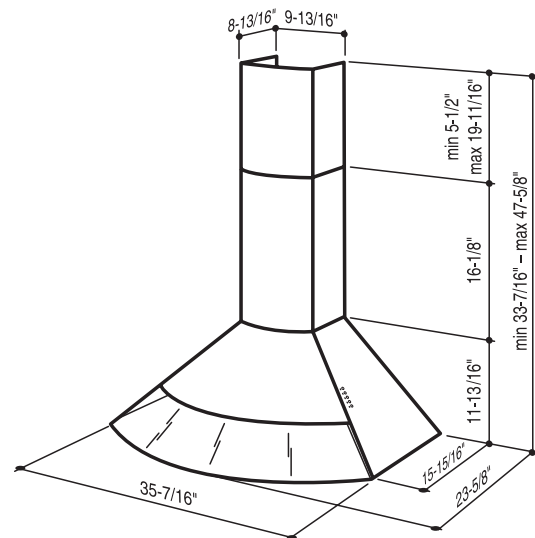

Sides shall be mitered and bottom edge hemmed - with no sharp edges.

Air delivery shall be no less than 450 CFM.

Unit shall be U.L. and cUL listed.

Mount range hood so bottom of hood is 24" to 30" above cooking surface.